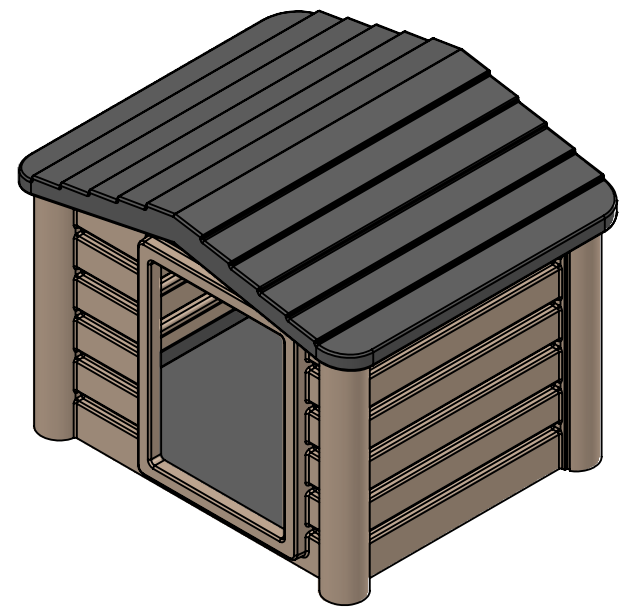

1 2 3 4 5 6

A

A

B

B

C

C

D

MATERIAL: LLDPE	TITLE:
DATE: 2023/09/27	Collapsible dog kennel assembly
DO NOT SCALE DRAWING	
DRAWN BY: N.J.Swardt	APPROVED:
REVISION: 05	DWG NO.
COLOUR: To be specified by customer	SCALE:1:15

1 2