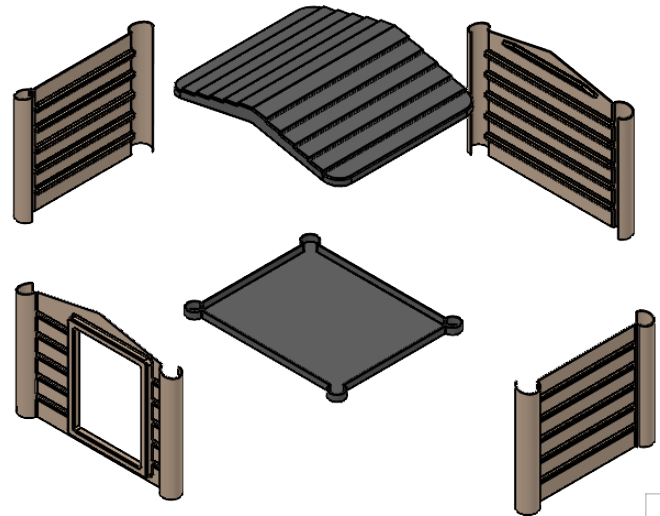

1 2 3 4 5 6

A

A

B

B

C

C

D

MATERIAL: LLDPE	TITLE:
DATE: 2023/09/27	Collapsible dog kennel assembly
DO NOT SCALE DRAWING	
DRAWN BY: N.J.Swardt	APPROVED:
REVISION: 05	DWG NO.
COLOUR: To be specified by customer	SCALE:1:15

1 2